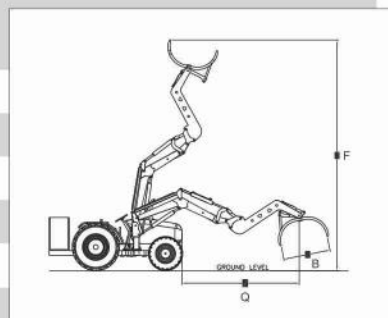

BULL ULTRA Sugarcane Loader

- Lifting Capacity **1 ton**
- Pin Height **18 ft 3 in**
- Dumping Height **16 ft 4 in**
- Output **20% more**

"Tractor attachments for various applications with 39 types of industry specific interchangeable bucket options"

Interchangeable Loader Bucket Attachments (39 types) as Options on BULL HD Loader

Booster bucket

HDHV bucket

Sugarcane Grabber

Standard bucket

Key Specifications of BULL ULTRA Sugarcane Loader

	Technical Data	mm (ft - Inch)
M	Over all height	6824 (22' 3")
N	Loader hinge pin height	5600 (18' 3")
O	Dump height	5000 (16' 4")
P	Bucket opening length	1000 (3' 3")
Q	Grabber rotating angle	120°

Key Specifications of BULL Sugarcane Grabber on HD Loader

	Technical Data	mm (ft - Inch)
B	Grabber Maximum Open	1400 (4' 6")
Q	Reach at Ground	3323 (10' 9")
F	Max. Operating Height	6438 (21' 1")

Salient Features of BULL Sugarcane Grabber with HD Loader

- Sugarcane Grabber can handle 600 - 800 kg in one go
- Output : 300-350 quintals \ hr while loading in full body \ LP Trucks
- Lift Height = 21 Feet
- Maximum dump height \ unloading height = 16ft from ground level
- Diesel consumption - Maximum 4 Ltrs \ hr of Tractor
- High driving speed of 30 - 35 km/hr