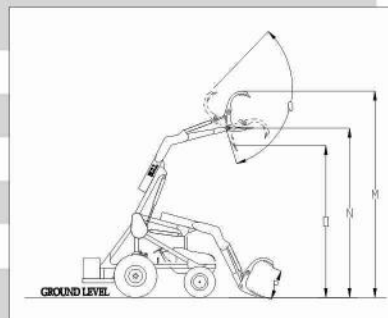

BULL ULTRA Sugarcane Loader

- Lifting Capacity **1 ton**
- Pin Height **18 ft 3 in**
- Dumping Height **16 ft 4 in**
- Output **20% more**

"Tractor attachments for various applications with 39 types of industry specific interchangeable bucket options"

Interchangeable Loader Bucket Attachments (39 types) as Options on BULL HD Loader

Booster bucket

HDHV bucket

Sugarcane Grabber

Standard bucket

Key Specifications of BULL ULTRA Sugarcane Loader

	Technical Data	mm (ft - Inch)
M	Over all height	6824 (22' 3")
N	Loader hinge pin height	5600 (18' 3")
O	Dump height	5000 (16' 4")
P	Bucket opening length	1000 (3' 3")
Q	Grabber rotating angle	120°

Key Specifications of BULL Sugarcane Grabber on HD Loader

	Technical Data	mm (ft - Inch)
B	Grabber Maximum Open	1400 (4' 6")
Q	Reach at Ground	3323 (10' 9")
F	Max. Operating Height	6438 (21' 1")

Salient Features of BULL Sugarcane Grabber with HD Loader

- Sugarcane Grabber can handle 600 - 800 kg in one go
- Output : 300-350 quintals \ hr while loading in full body \ LP Trucks
- Lift Height = 21 Feet
- Maximum dump height \ unloading height = 16ft from ground level
- Diesel consumption - Maximum 4 Ltrs \ hr of Tractor
- High driving speed of 30 - 35 km/hr