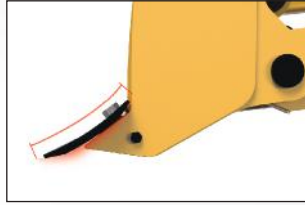

### Salient Features

Double side (reversible) and Hardened cutting blade

Adjustable link for cutting edge

Easy Clutch Removing system

Double cylinder

Easy detachable

Better Ground Clearance

Removable side plate