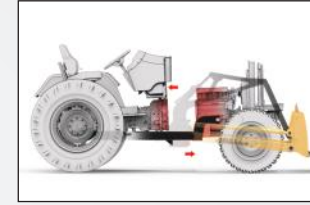

agriBULL loader

agriBULL backhoe loader

agriBULL backhoe dozer

Detachable in 10 min

- Low cost Dozer
- Everlasting External Finish
- Excellent features

### Salient Features

Double side (reversible) and Hardened cutting blade

Adjustable link for cutting edge

Easy Clutch Removing system

Double cylinder

Easy detachable

Better Ground Clearance

Removable side plate