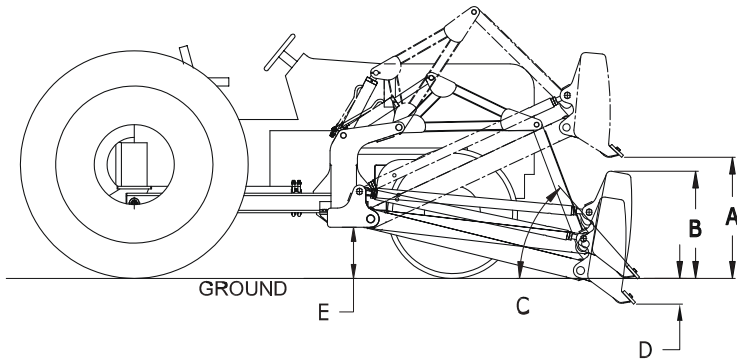

### Salient Features

Double side (reversible) and Hardened cutting blade

Adjustable link for cutting edge

Easy Clutch Removing system

Double cylinder

Easy detachable

Better Ground Clearance

Removable side plate

Parallel linkage

### agri **BULL** dozer SPECIFICATION - 2WD TRACTOR

		mm (ft - in)
A	Dozer working height (max)	700(2' - 3.6")
B	Dozer height	650(2' - 1.6")
C	Dozer cutting angle	45° to 60°
D	Dozer working depth (max)	150 (6")
E	Ground clearance	400(1' - 3.7")
L	Dozer length	2400(7' - 10.5")