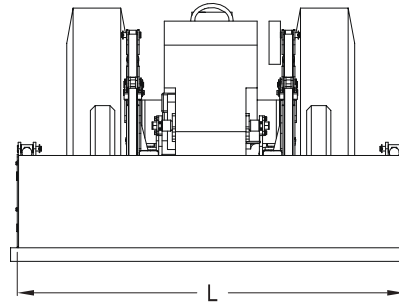

### Salient Features

Double side (reversible) and Hardened cutting blade

Adjustable link for cutting edge

Easy Clutch Removing system

Double cylinder

Easy detachable

Better Ground Clearance

Removable side plate

Parallel linkage

### agri **BULL** dozer SPECIFICATION - 2WD TRACTOR

		mm (ft - in)
A	Dozer working height (max)	700(2' - 3.6")
B	Dozer height	650(2' - 1.6")
C	Dozer cutting angle	45° to 60°
D	Dozer working depth (max)	150 (6")
E	Ground clearance	400(1' - 3.7")
L	Dozer length	2400(7' - 10.5")